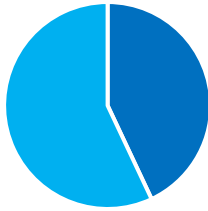

8.4
 MILLION

Total Visitors to Sonoma County

\$869
 MILLION

Direct Visitor Spend

4.8 million day visitors

3.6 million overnight visitors

The average amount spent per person:

\$165
 on overnight trips