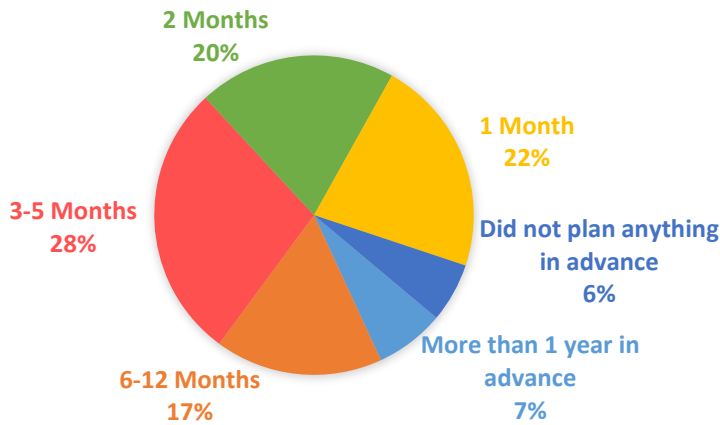

Source: Longwoods International

Average Per Person Expenditures on Domestic Overnight Trips

Source: Longwoods International

Top Activities

Source: Longwoods International

Length of Trip Planning

NOTE:

72% of overnight travelers planned their trips

2 Months or more in advance

Source: Longwoods International

Top Sources for Trip Planning Information

Source: Longwoods International

SONOMA COUNTY OVERNIGHT VISITOR PROFILE 2020

Age

Source: Longwoods International