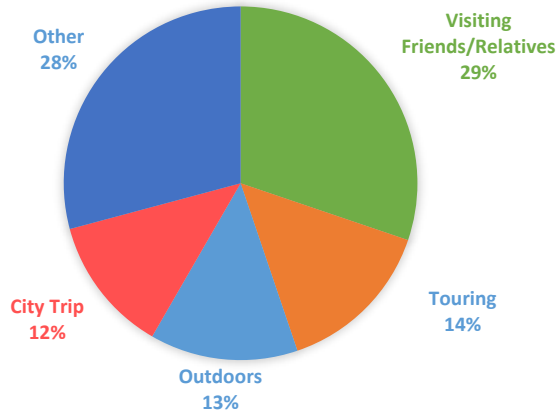

8.4
 MILLION

Total Visitors to Sonoma County

\$869
 MILLION

Direct Visitor Spend

4.8 million day visitors

3.6 million overnight visitors

The average amount spent per person:

\$165
 on overnight trips

\$59
 on day trips

Source: Longwoods International

Source: Longwoods International

Lodging Performance

Source: STR, Inc.

The Charles M. Schulz – Sonoma County Airport (STS) Passenger Totals

Source: STS Airport

SONOMA COUNTY OVERNIGHT VISITOR PROFILE 2020

Reason For Travel

Source: Longwoods International

3.2 People

Size of the average travel party visiting Sonoma County

2.2 Nights

Average length of time spent in Sonoma County

Composition of Immediate Travel Party

Source: Longwoods International

Top Methods of Transportation

Used to get to destination

Source: Longwoods International

Season of Trip

Source: Longwoods International

Top Feeder States