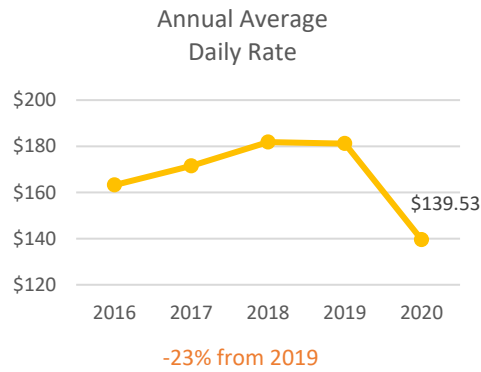

8.4
MILLION

Total Visitors to Sonoma County

$869
MILLION

Direct Visitor Spend

4.8 million day visitors

3.6 million overnight visitors

The average amount spent per person:

$165
on overnight trips

$59
on day trips

Source: Longwoods International

Source: Longwoods International

Lodging Performance