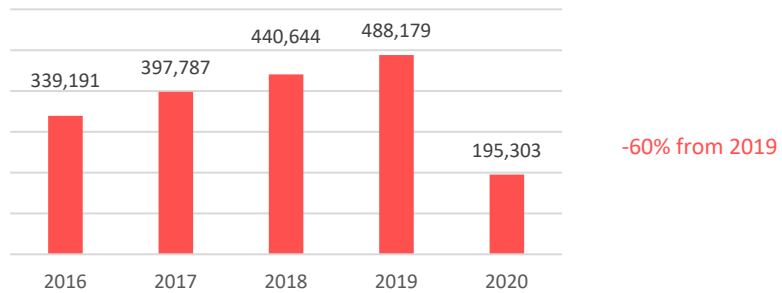

8.4
 MILLION

Total Visitors to Sonoma County

\$869
 MILLION

Direct Visitor Spend

4.8 million day visitors

3.6 million overnight visitors

The average amount spent per person:

\$165
 on overnight trips

\$59
 on day trips

Source: Longwoods International

Source: Longwoods International

Lodging Performance

Source: STR, Inc.

The Charles M. Schulz – Sonoma County Airport (STS) Passenger Totals

Source: STS Airport

SONOMA COUNTY OVERNIGHT VISITOR PROFILE 2020

Reason For Travel

Source: Longwoods International

3.2 People

Size of the average travel party visiting Sonoma County

2.2 Nights

Average length of time spent in Sonoma County