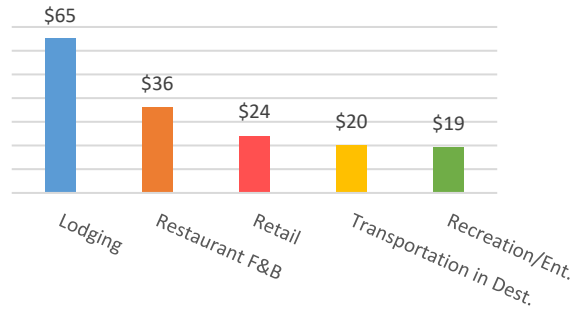

For overnight trips

1. California 55%
2. New York 7%
3. Texas 5%
4. Florida 4%
5. Arizona 4%

Source: Longwoods International

SONOMA COUNTY OVERNIGHT VISITOR PROFILE 2020

Domestic Overnight Expenditures by Sector

Source: Longwoods International

Average Per Person Expenditures on Domestic Overnight Trips

Source: Longwoods International

Top Activities

Source: Longwoods International

Length of Trip Planning

NOTE:

72% of overnight travelers planned their trips