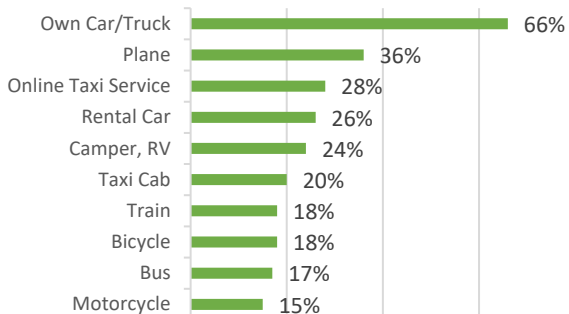

Composition of Immediate Travel Party

Source: Longwoods International

Top Methods of Transportation

Used to get to destination

Source: Longwoods International

Season of Trip

Source: Longwoods International

Top Feeder States

For overnight trips

1. California 55%
2. New York 7%
3. Texas 5%
4. Florida 4%
5. Arizona 4%

Source: Longwoods International

SONOMA COUNTY OVERNIGHT VISITOR PROFILE 2020

Domestic Overnight Expenditures by Sector