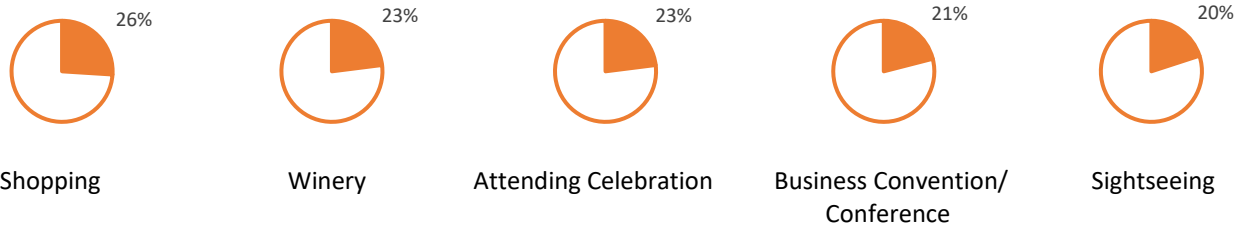

For overnight trips

1. California 55%
2. New York 7%
3. Texas 5%
4. Florida 4%
5. Arizona 4%

Source: Longwoods International

SONOMA COUNTY OVERNIGHT VISITOR PROFILE 2020

Domestic Overnight Expenditures by Sector

Source: Longwoods International

Average Per Person Expenditures on Domestic Overnight Trips

Source: Longwoods International

Top Activities

Source: Longwoods International

Length of Trip Planning

NOTE:

72% of overnight travelers planned their trips