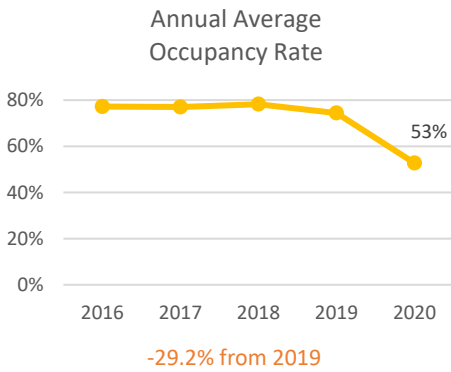

8.4
MILLION

Total Visitors to Sonoma County

$869
MILLION

Direct Visitor Spend

4.8 million day visitors

3.6 million overnight visitors

The average amount spent per person:

$165
on overnight trips

$59
on day trips

Source: Longwoods International

Source: Longwoods International

Lodging Performance