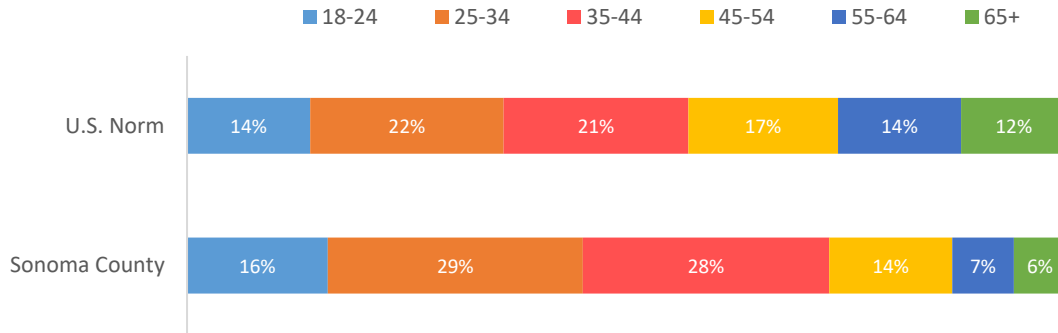

Source: Longwoods International

Average Per Person Expenditures on Domestic Overnight Trips

Source: Longwoods International

Top Activities

Source: Longwoods International

Length of Trip Planning

NOTE:

72% of overnight travelers planned their trips

2 Months or more in advance

Source: Longwoods International

Top Sources for Trip Planning Information

Source: Longwoods International

SONOMA COUNTY OVERNIGHT VISITOR PROFILE 2020

Age

Source: Longwoods International