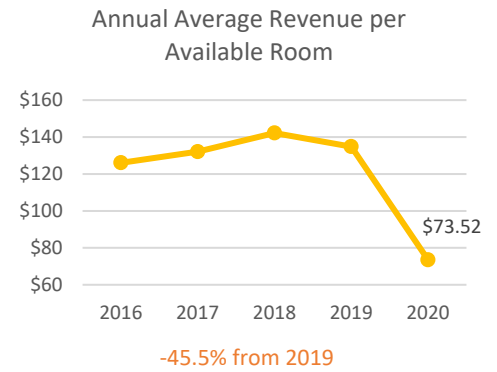

8.4
MILLION

Total Visitors to Sonoma County

$869
MILLION

Direct Visitor Spend

4.8 million day visitors

3.6 million overnight visitors

The average amount spent per person:

$165
on overnight trips

$59
on day trips

Source: Longwoods International

Source: Longwoods International

Lodging Performance