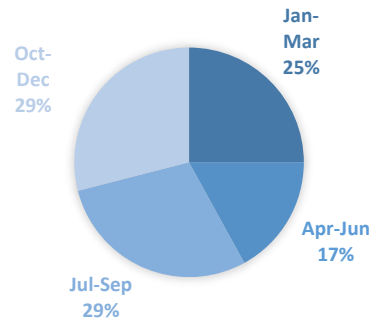

Composition of Immediate Travel Party

Source: Longwoods International

Top Methods of Transportation

Used to get to destination

Source: Longwoods International

Season of Trip

Source: Longwoods International

Top Feeder States

For overnight trips

1. California 55%
2. New York 7%
3. Texas 5%
4. Florida 4%
5. Arizona 4%

Source: Longwoods International

SONOMA COUNTY OVERNIGHT VISITOR PROFILE 2020

Domestic Overnight Expenditures by Sector