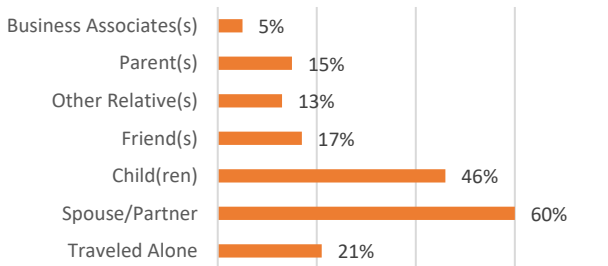

SONOMA COUNTY OVERNIGHT VISITOR PROFILE 2020

Reason For Travel

Source: Longwoods International

3.2 People

Size of the average travel party visiting Sonoma County

2.2 Nights

Average length of time spent in Sonoma County

Composition of Immediate Travel Party

Source: Longwoods International

Top Methods of Transportation

Used to get to destination

Source: Longwoods International

Season of Trip

Source: Longwoods International

Top Feeder States