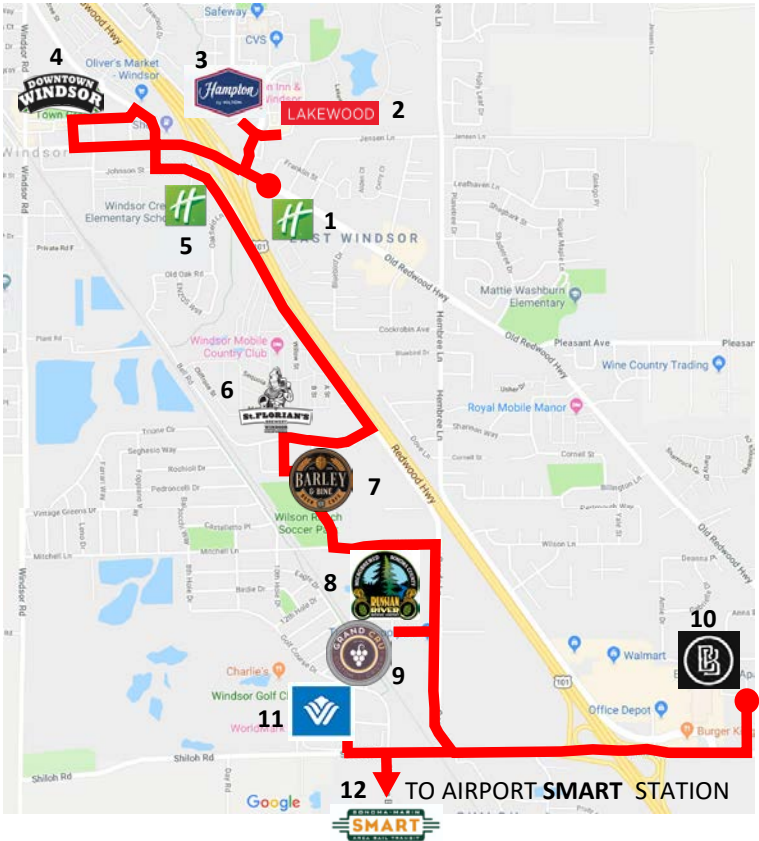

The Windsor Hopper is a complimentary luxury shuttle that connects you to Windsor's most popular destinations. Leave your car parked and hop on the Windsor Hopper!

- Visit Windsor's craft brewers (including Russian River Brewing), wine tasting rooms and more
- Enjoy wine, shopping and dining in beautiful downtown Windsor
- "Door-front" service to all Windsor hotels and the Airport SMART Station
- Safe, easy and convenient
- Always complimentary

For a schedule and more information on the Windsor Hopper visit:

www.townofwindsor.com/hopper

See back for route information and a list of stops

ROUTE MAP

STOPS

1. Holiday Inn Wine Country
2. Lakewood Shopping Center
3. Hampton Inn
4. Downtown Windsor
5. Holiday Inn Express
6. St. Florian's Brewery
7. Barley & Bine
8. Russian River Brewing
9. Grand Cru
10. Barrel Brothers Brewing
11. WorldMark
12. Airport SMART Station

SCHEDULE