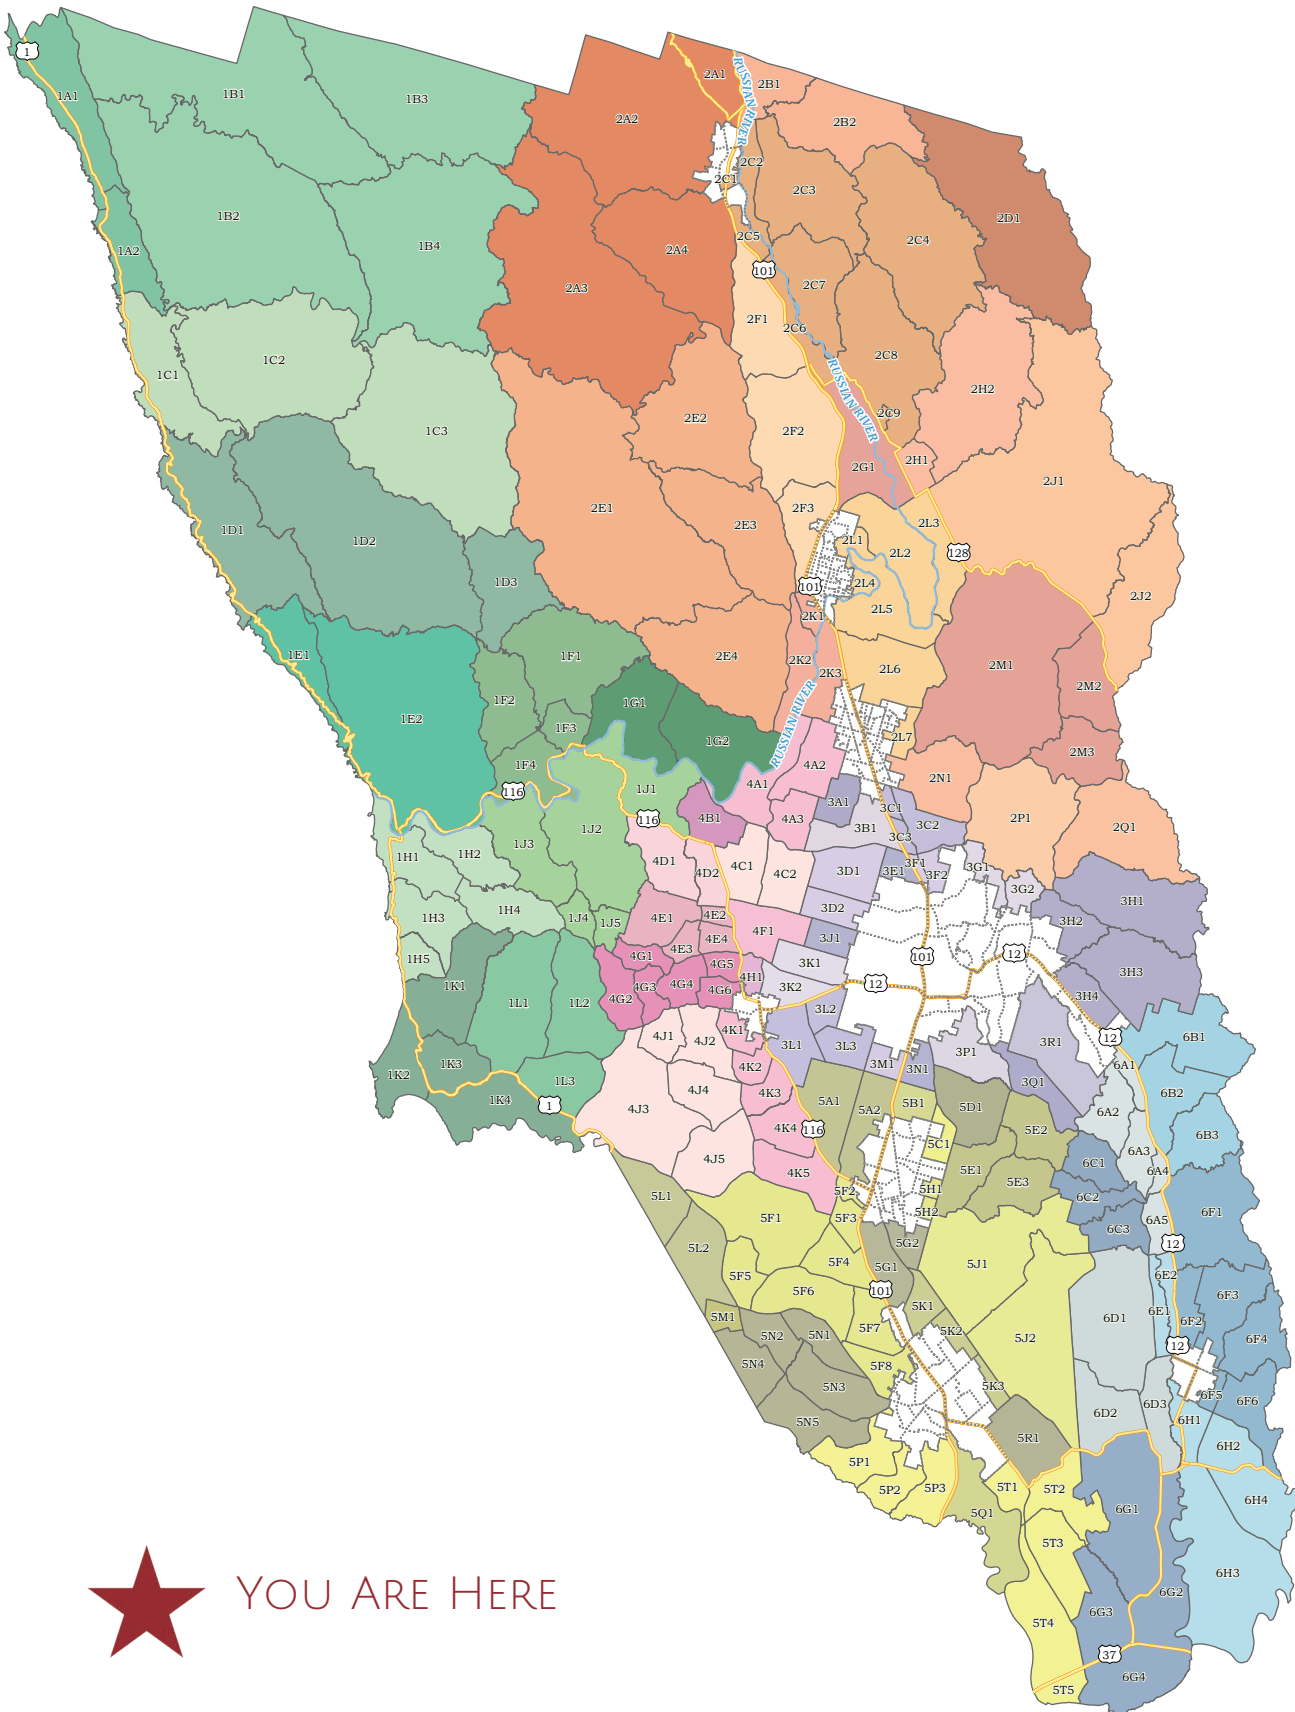

Go to SoCoEmergency.org for local emergency updates.

To receive text alerts from local emergency agencies text current your zip code to 888777 (Nixle) to opt-in.

LOCAL NEWS AND INFORMATION

KSRO Radio: 103.5 FM - 94.5 FM - 1350 AM

KQED Public Broadcast: Radio 88.5FM - TV Channel 9

KZET Radio: 90.5 FM

KBBF Radio (Spanish): 89.1FM

This copy is for guest review, please do not remove.

EVACUATION ZONE:

SONOMA COUNTY EVACUATION MAP

YOU ARE HERE

EVACUATION ZONE:

WILDFIRE INFORMATION

- If you see a fire, call 911
- If asked to evacuate – Do so immediately
- To understand where events are happening go to SoCoEmergency.org for local emergency updates and maps

EARTHQUAKE INFORMATION

If within 10 miles (16 km) of the coast:

SoCoEmergency.org/get-ready/local-hazards/earthquake/